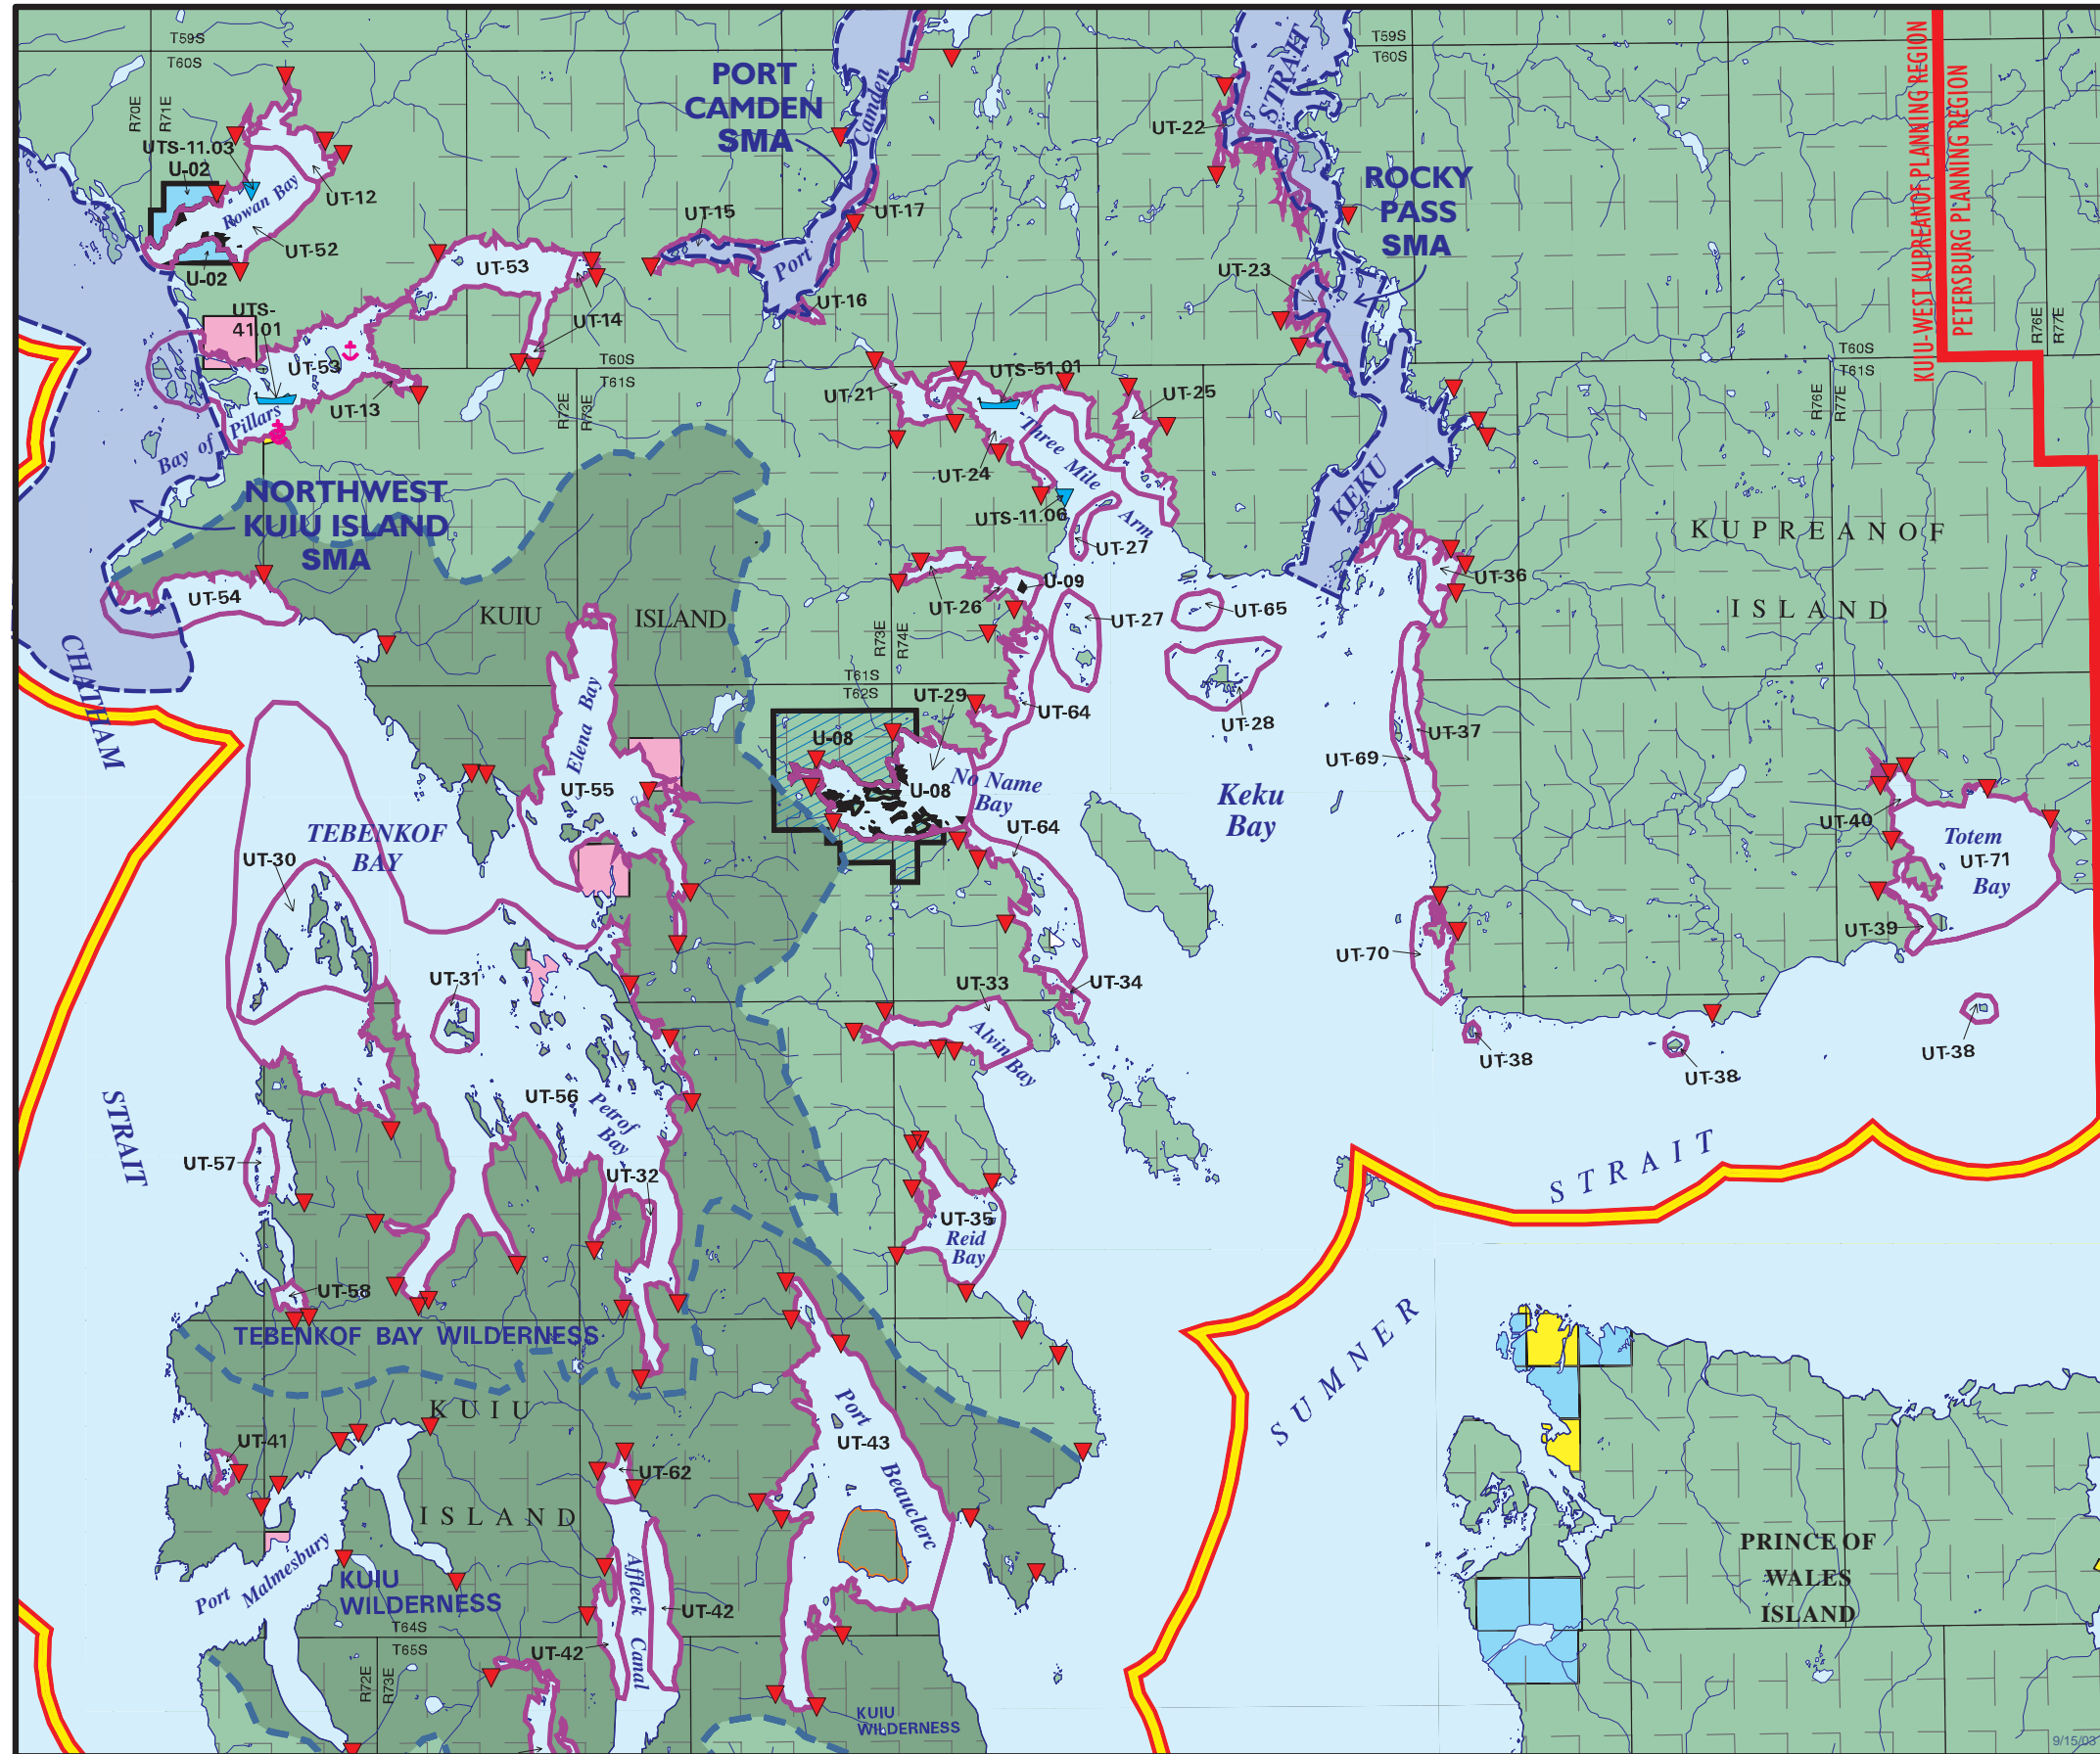

MAP 3-8 ♦ REGION 2 Kuiu/West Kupreanof - Central

Central/Southern Southeast Area Plan
November 2000

Land Status (1)(2)	
	Tongass NF Wilderness Areas
	Tongass Natl. Forest
	Misty Fiords Natl. Monument
	Native Owned
	Private
	State Owned
	Mental Health
	State Selected

Boundaries	
	Upland Unit Boundary
	Upland Designation Boundary
	Tideland Unit Boundary
	Tideland Designation Boundary
	Subregion Boundary
	Planning Region Boundary
	Area Plan Boundary
	City Boundary
	Herring Spawning Area

Units (3)	
K-01	Large Tract, Upland
KT-01	Large Tract, Tideland
KTS-01	Small Tract, Tideland

Tideland Uses/Facilities	
	Anchorage (Private & Public) (4)
	Boat Ramp/Harbor
	Resource Transfer Site (Forestry, Others)
	Seaplane
	Lodge
	Log Transfer Site
	Aquaculture
	Hatchery
	Seabird Nesting Colony (Major)
	Anadromous Streams (5)