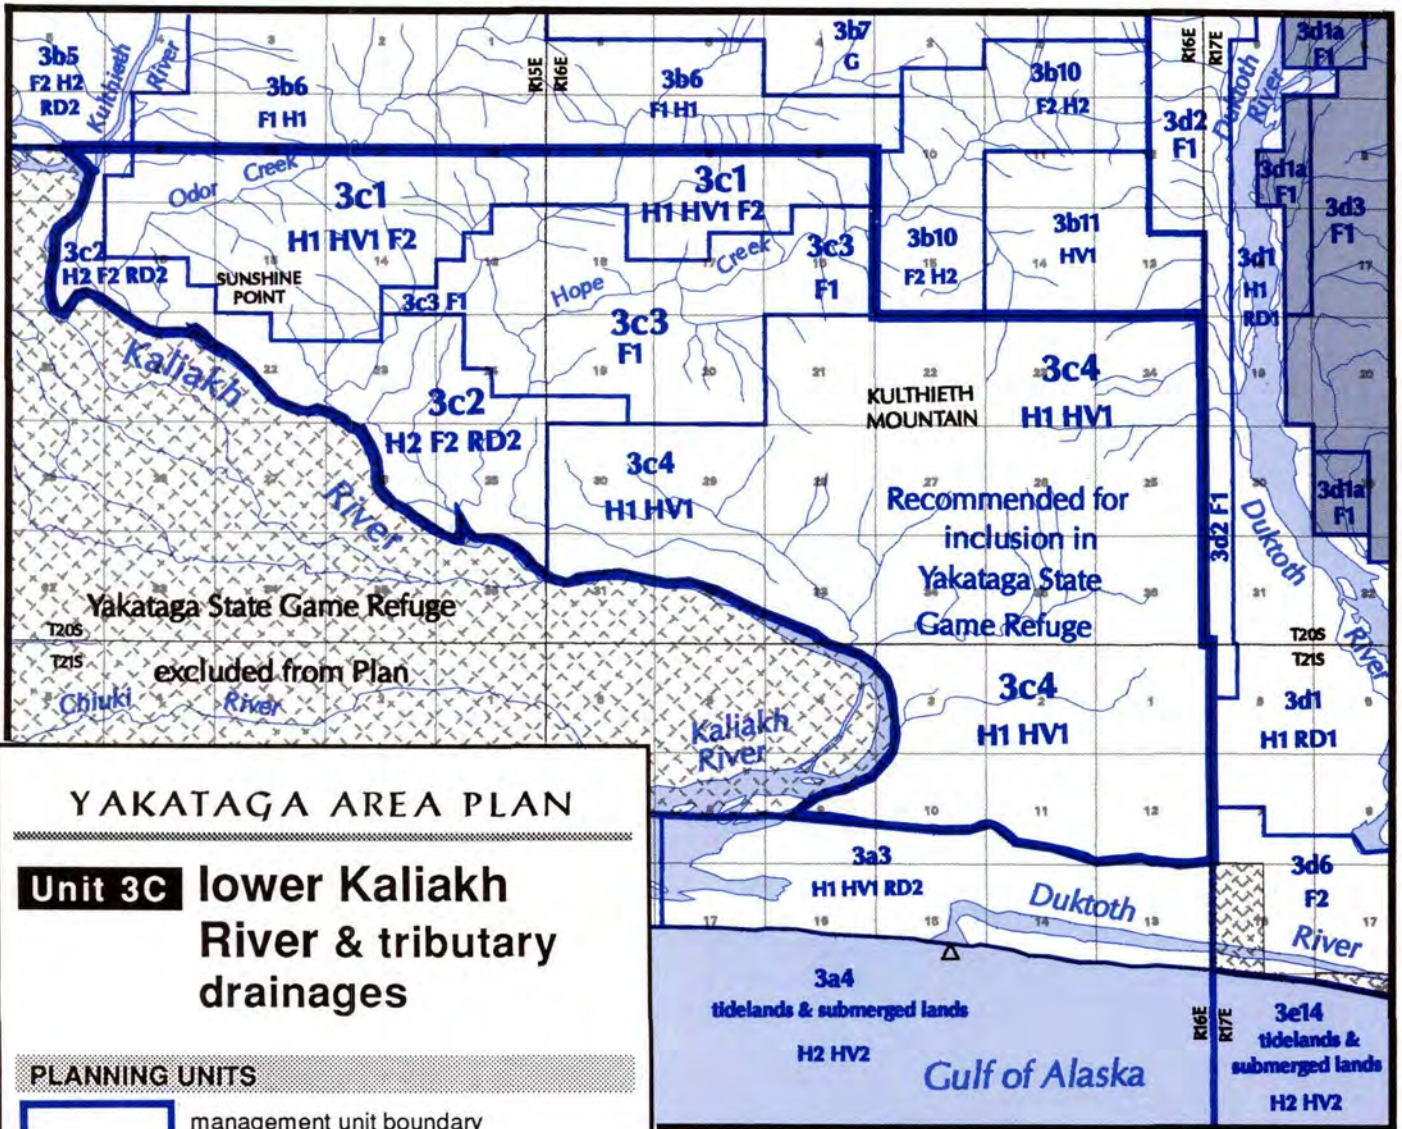

Unit 3C lower Kaliakh River & tributary drainages

YAKATAGA AREA PLAN

Unit 3C lower Kaliakh River & tributary drainages

PLANNING UNITS

- management unit boundary
- subunit boundary and number

LAND STATUS

STATE OWNED OR SELECTED: SUBJECT TO PLAN

- NO PATTERN state owned - patented or tentatively approved
- state owned - University Timber Rights, substitute tract

STATE OWNED BUT EXCLUDED FROM PLAN

- Yakataga State Game Refuge
- University owned

MAP FEATURES

- anadromous fish stream mouth

April 1995