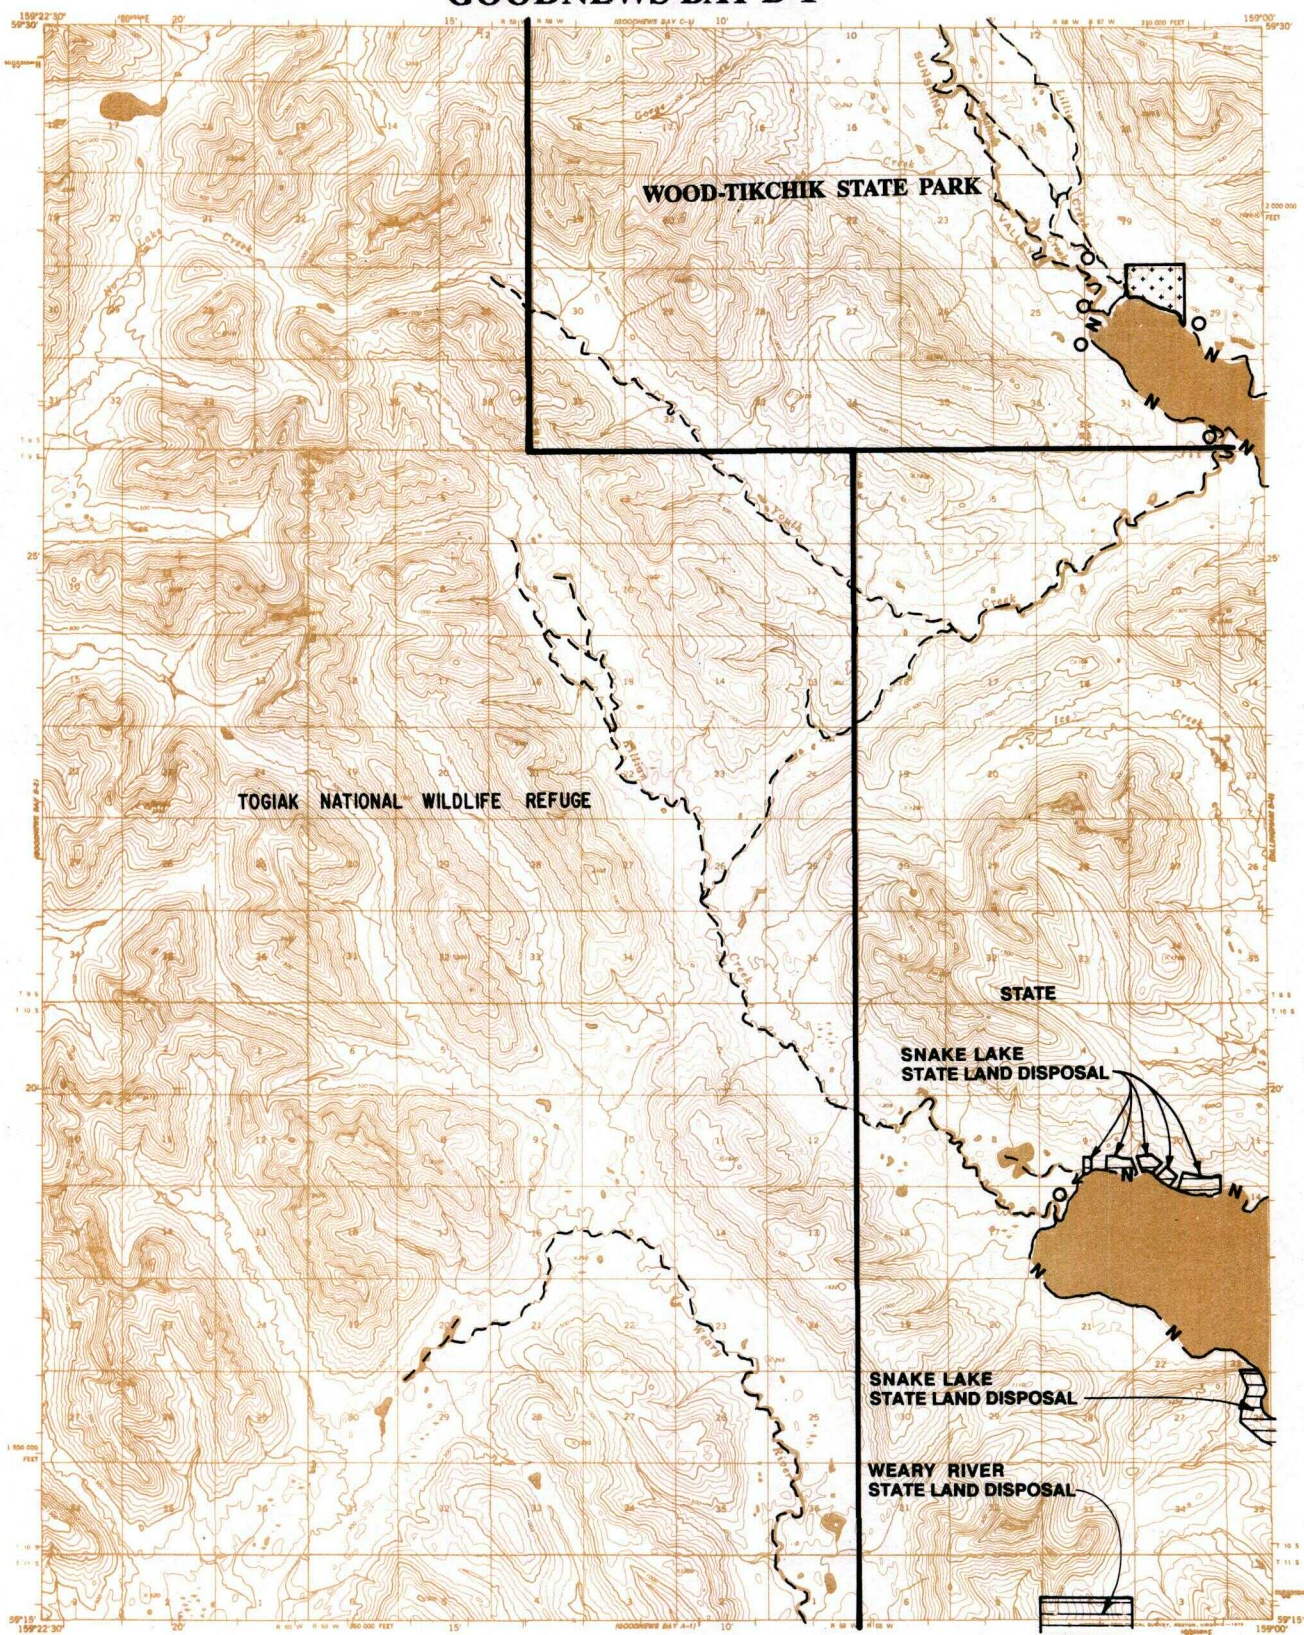

GOODNEWS BAY B-1

LEGEND

IC OR PAT. BDY.	FED. DETERMINED NAVIGABLE	NATIONAL CONSERVATION UNIT BDY.
WATER EXCLUSION BDY.	STATE DETERMINED NAVIGABLE	PENDING NATIVE ALLOTMENT
NATIVE SELECTION	STATE SELECTION	NATIVE & STATE SELECTION
STATE OWNED	AIR STRIP EASEMENT	CAMPSITE / PARKING EASEMENTS
PRIVATE LANDS	EXISTING TRAIL EASEMENT	ROAD EASEMENT
		PROPOSED TRAIL EASEMENT

RESERVED EASEMENTS

No easements reserved