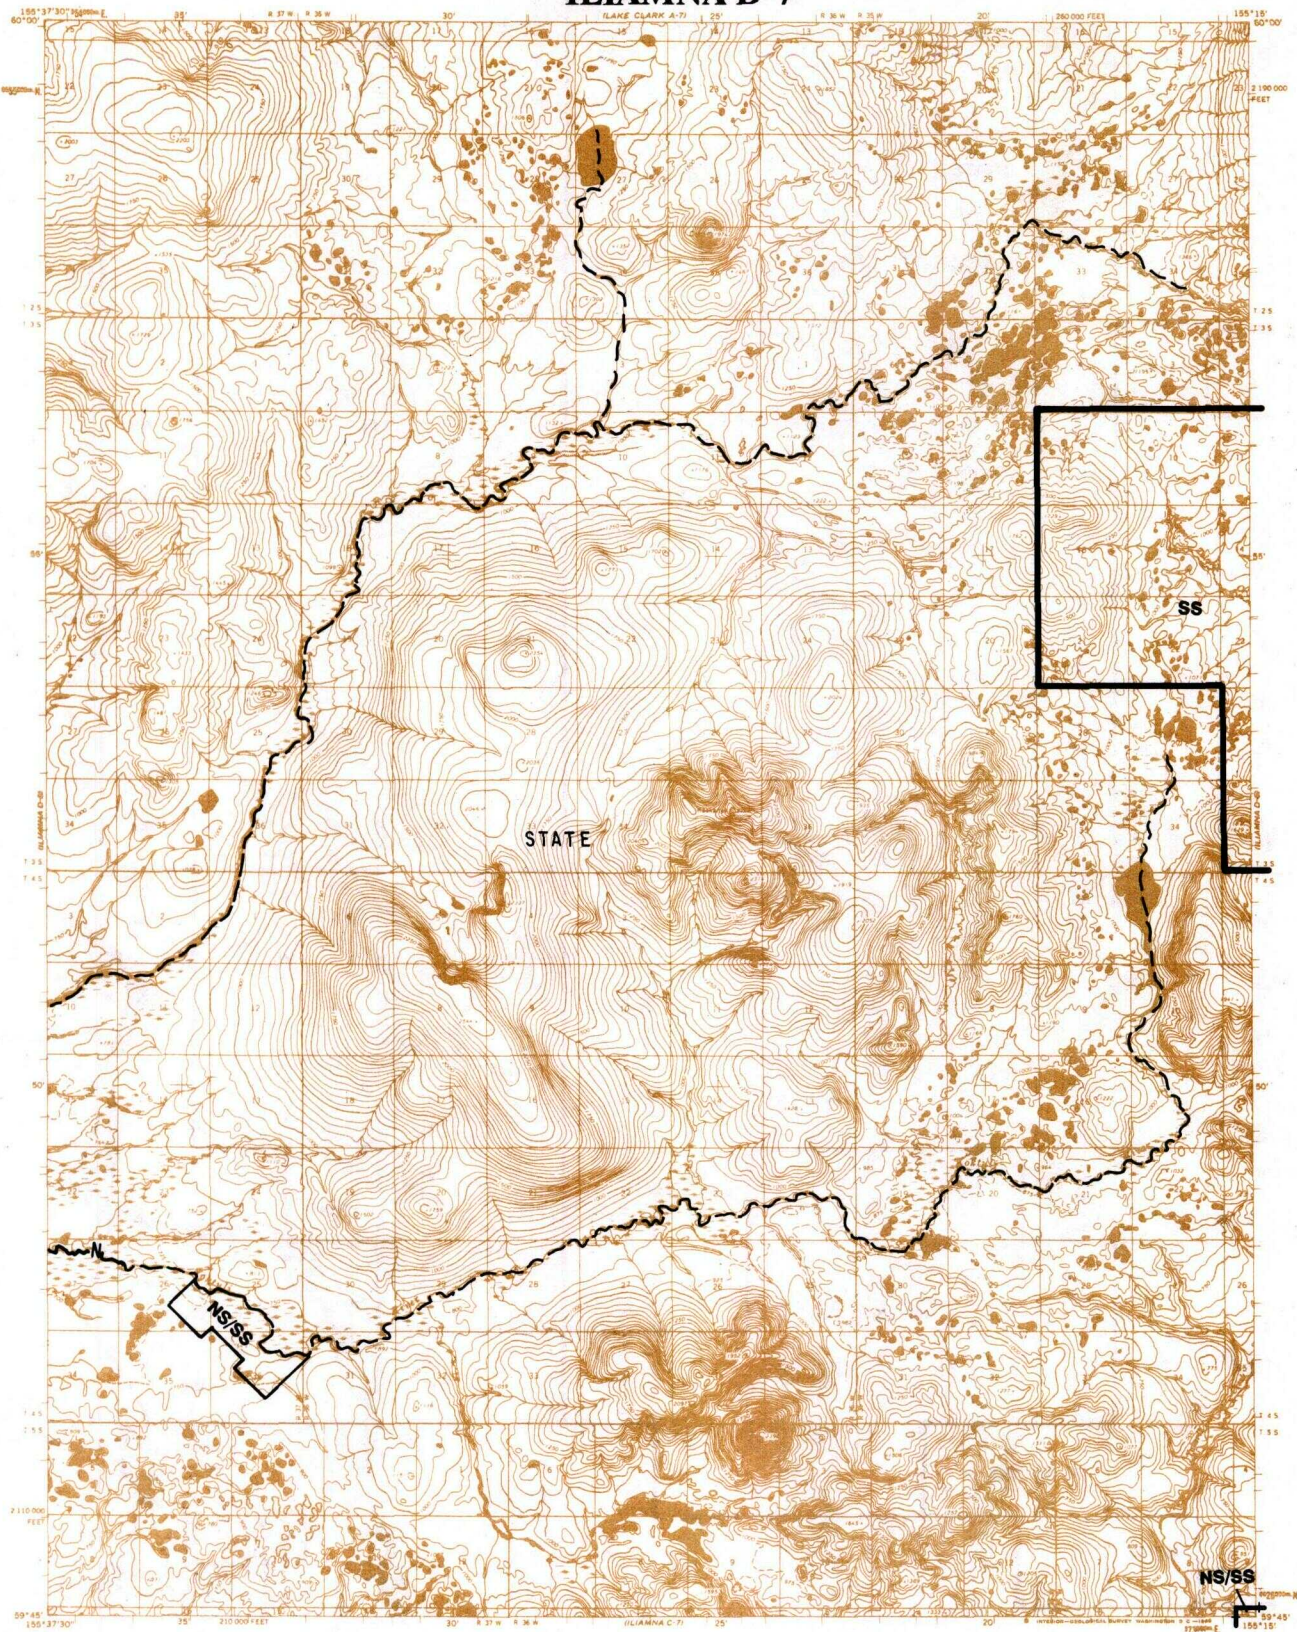

ILIAMNA D-7

LEGEND

- | | | |
|----------------------|----------------------------|---------------------------------|
| IC OR PAT. BDY. | FED. DETERMINED NAVIGABLE | NATIONAL CONSERVATION UNIT BDY. |
| WATER EXCLUSION BDY. | STATE DETERMINED NAVIGABLE | PENDING NATIVE ALLOTMENT |
| NATIVE SELECTION | AIR STRIP EASEMENT | NATIVE & STATE SELECTION |
| STATE OWNED | EXISTING TRAIL EASEMENT | CAMPSITE / PARKING EASEMENTS |
| PRIVATE LANDS | | ROAD EASEMENT |
| | | PROPOSED TRAIL EASEMENT |

RESERVED EASEMENTS

No reserved easements