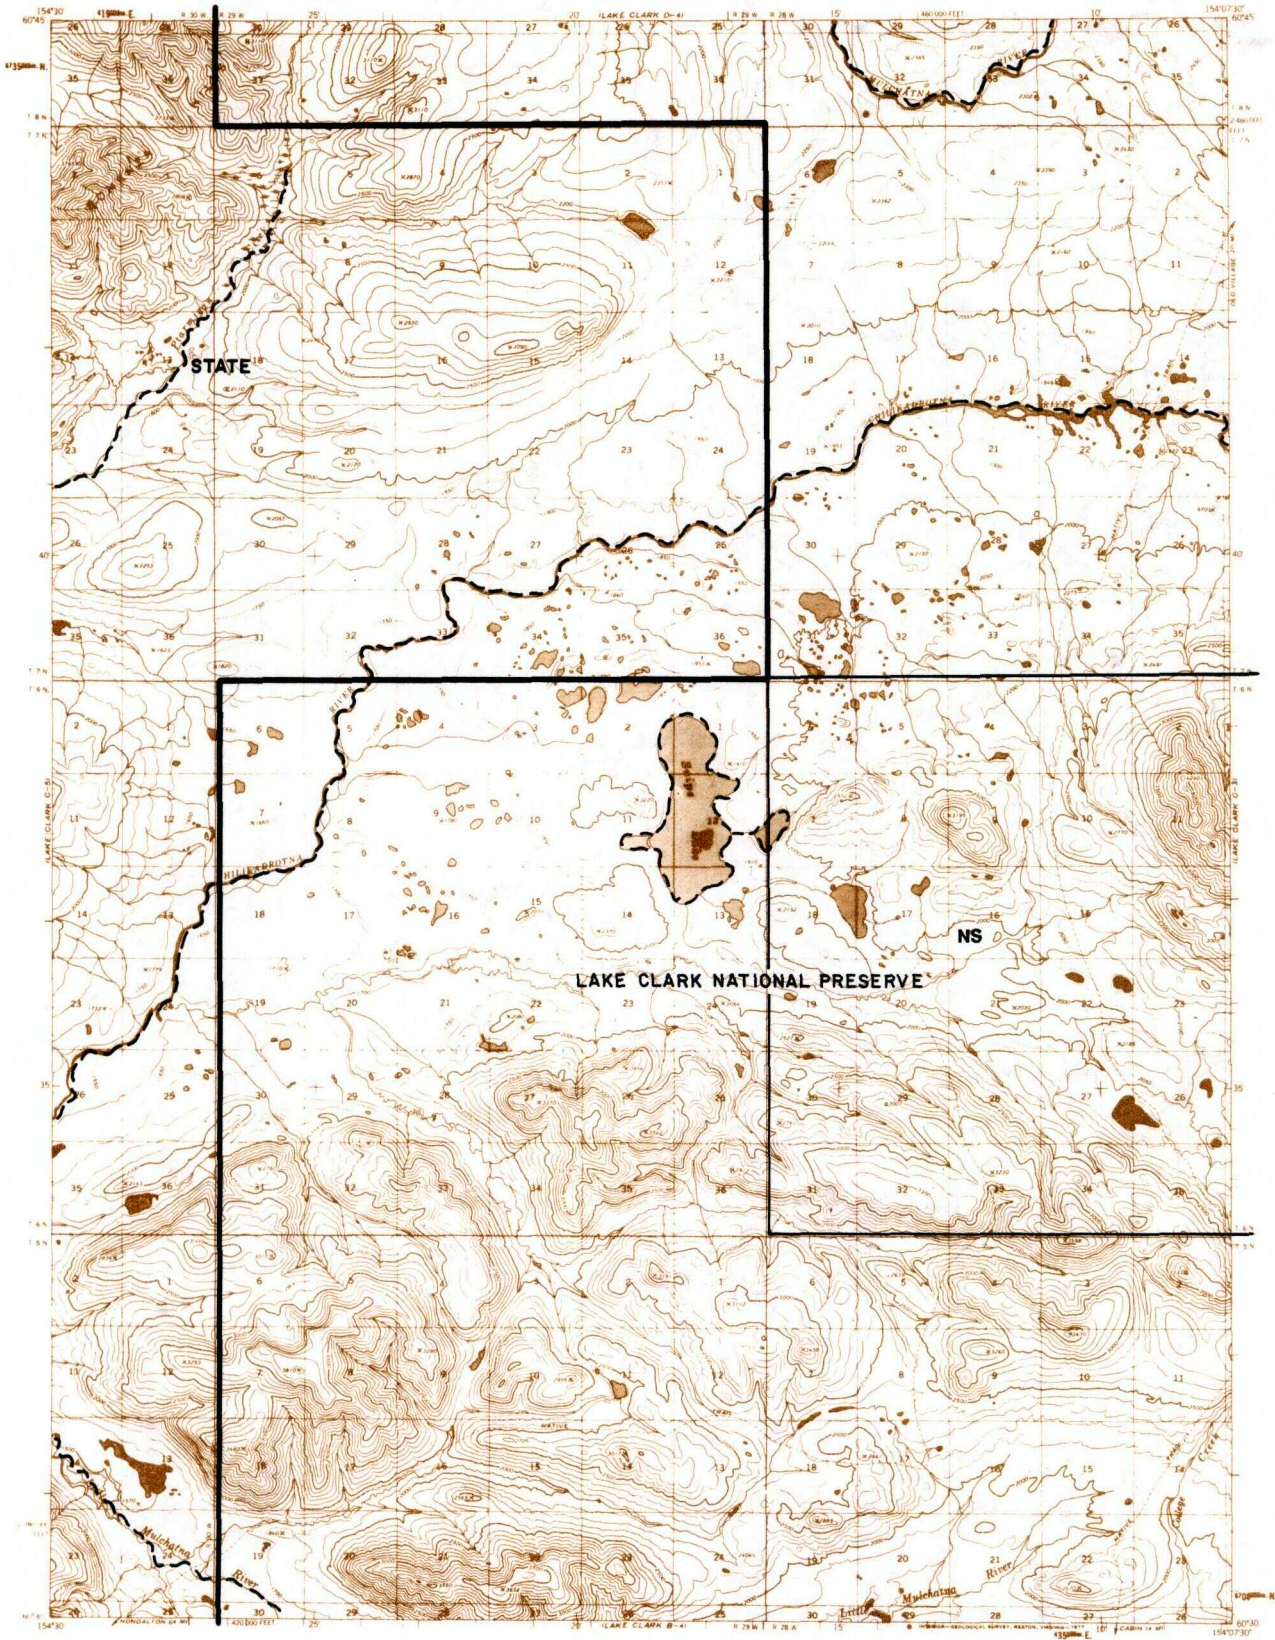

LAKE CLARK C-4

LEGEND

	IC OR PAT. BDY.		N	FED. DETERMINED NAVIGABLE		NATIONAL CONSERVATION UNIT BDY.
	WATER EXCLUSION BDY.		SS	STATE DETERMINED NAVIGABLE		PENDING NATIVE ALLOTMENT
	NATIVE SELECTION		+	STATE SELECTION		NATIVE & STATE SELECTION
	STATE OWNED		+	AIR STRIP EASMENT		CAMPSITE / PARKING EASEMENTS
	PRIVATE LANDS		+	EXISTING TRAIL EASEMENT		ROAD EASEMENT
			+			PROPOSED TRAIL EASEMENT

RESERVED EASEMENTS

No easements reserved