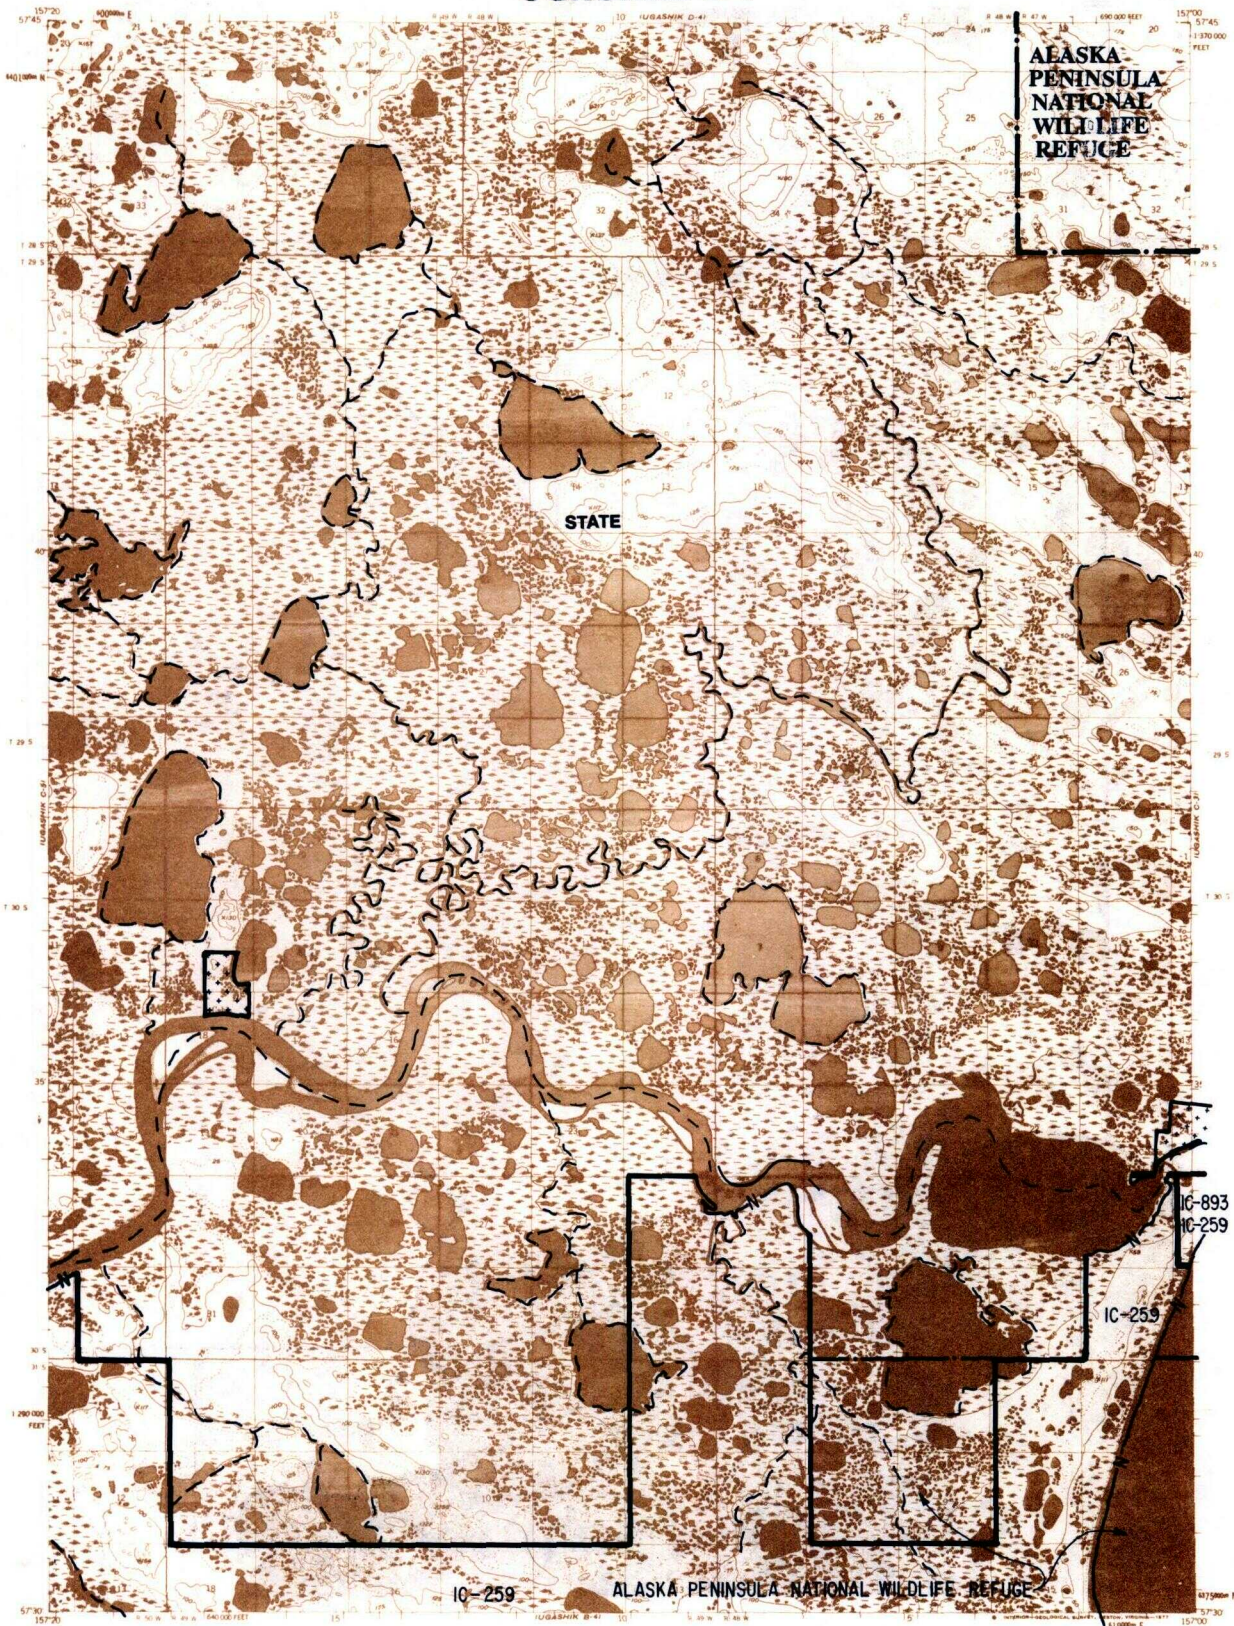

UGASHIK C-4

LEGEND

IC OR PAT. BDY.	FED. DETERMINED NAVIGABLE	NATIONAL CONSERVATION UNIT BDY.
WATER EXCLUSION BOY.	STATE DETERMINED NAVIGABLE	PENDING NATIVE ALLOTMENT
NATIVE SELECTION	STATE SELECTION	NATIVE & STATE SELECTION
STATE OWNED	AIR STRIP EASEMENT	CAMPSITE / PARKING EASEMENTS
PRIVATE LANDS	EXISTING TRAIL EASEMENT	ROAD EASEMENT
		PROPOSED TRAIL EASEMENT