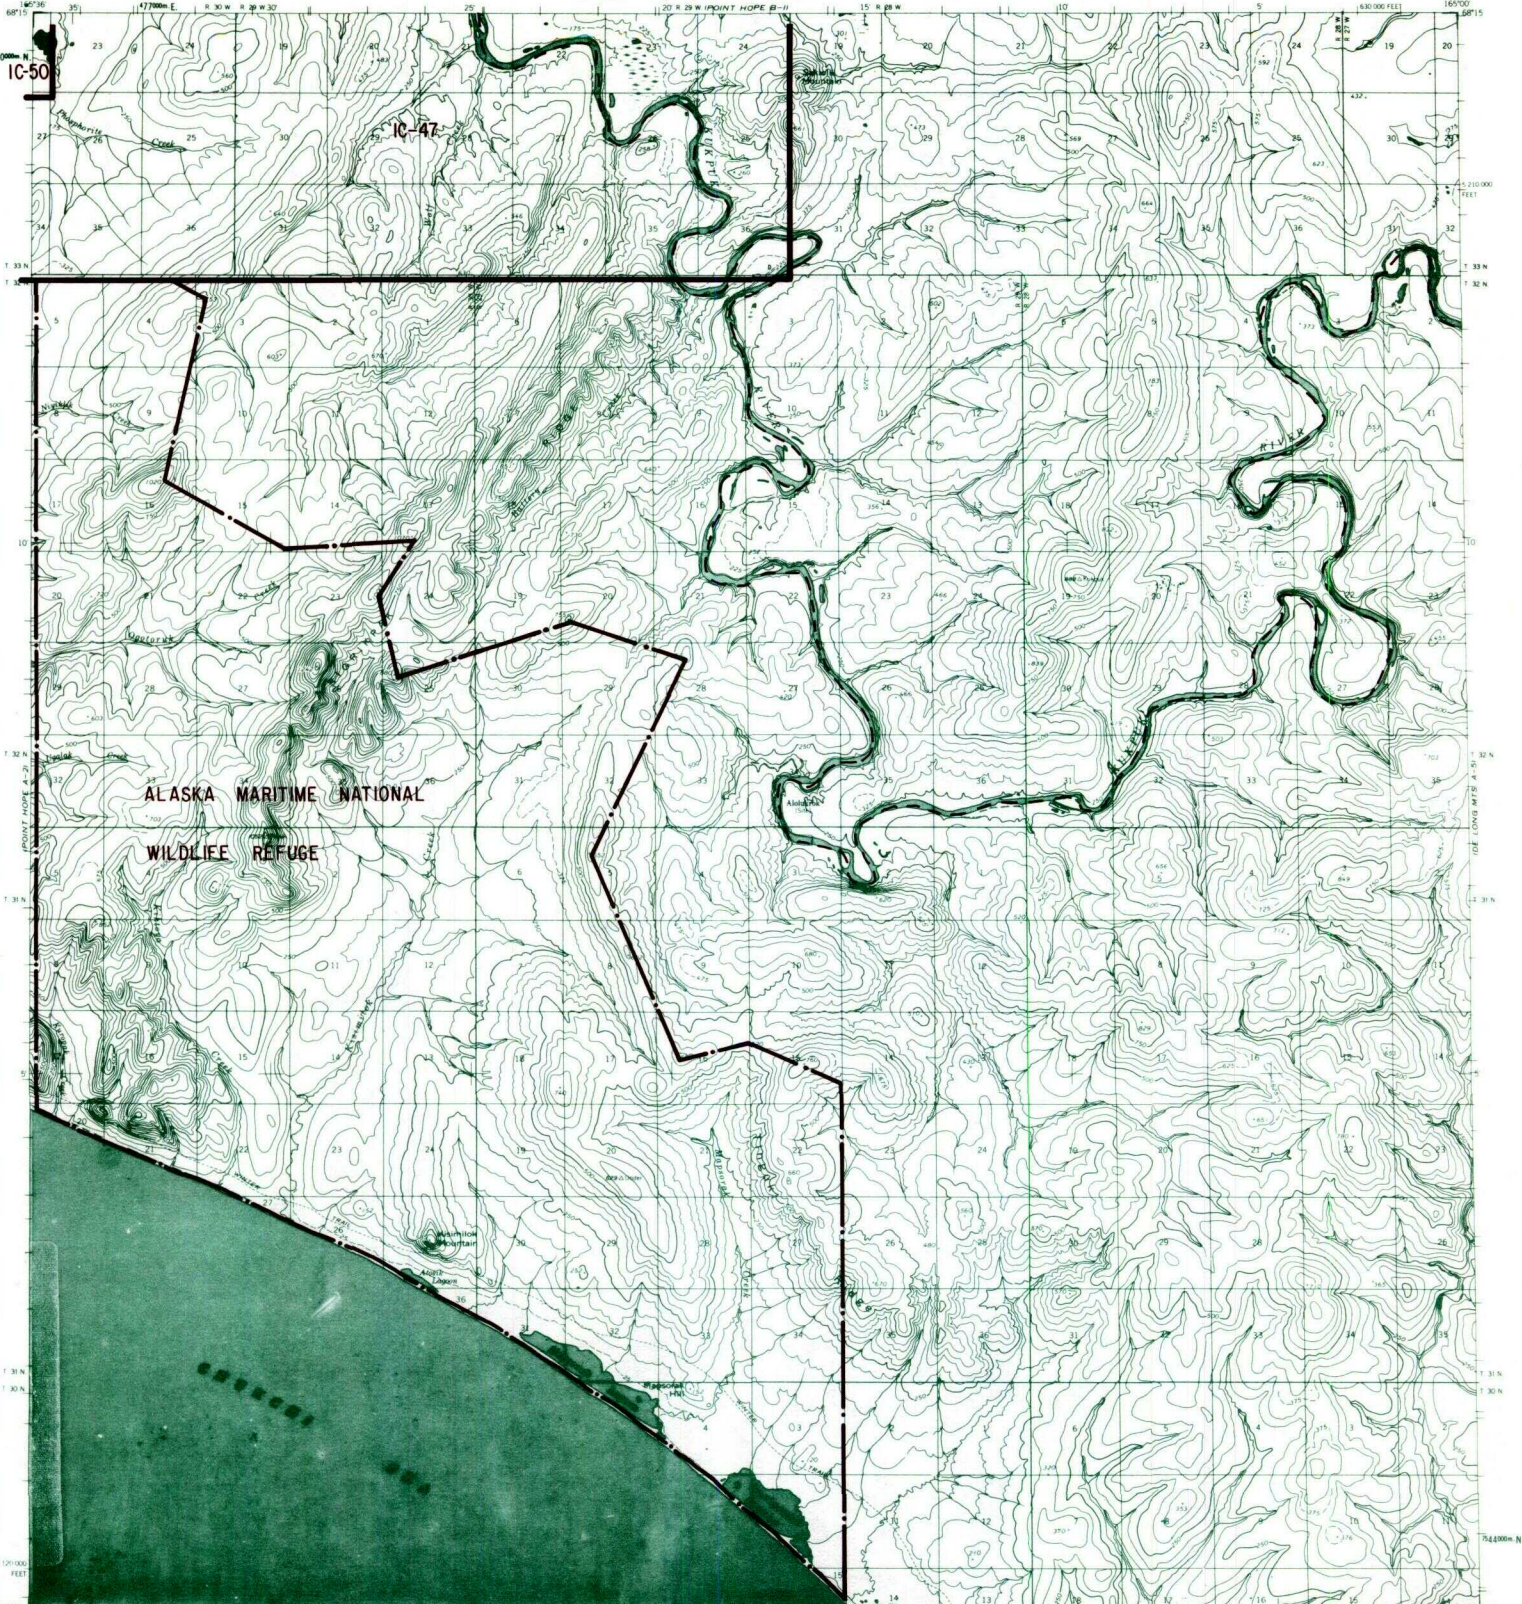

Pt. HOPE A-1

- IC OR PATENT BDY.
- N — FEDERALLY DETERMINED NAVIGABLE
- • — NATIONAL PRESERVE LAND BDY.
- WATER EXCLUSION BDY.
- — STATE DETERMINED NAVIGABLE
- • • Δ EASEMENTS & ACCESS ROUTES

Scale in Miles
May 1988

RESERVED EASEMENTS

No easements reserved.