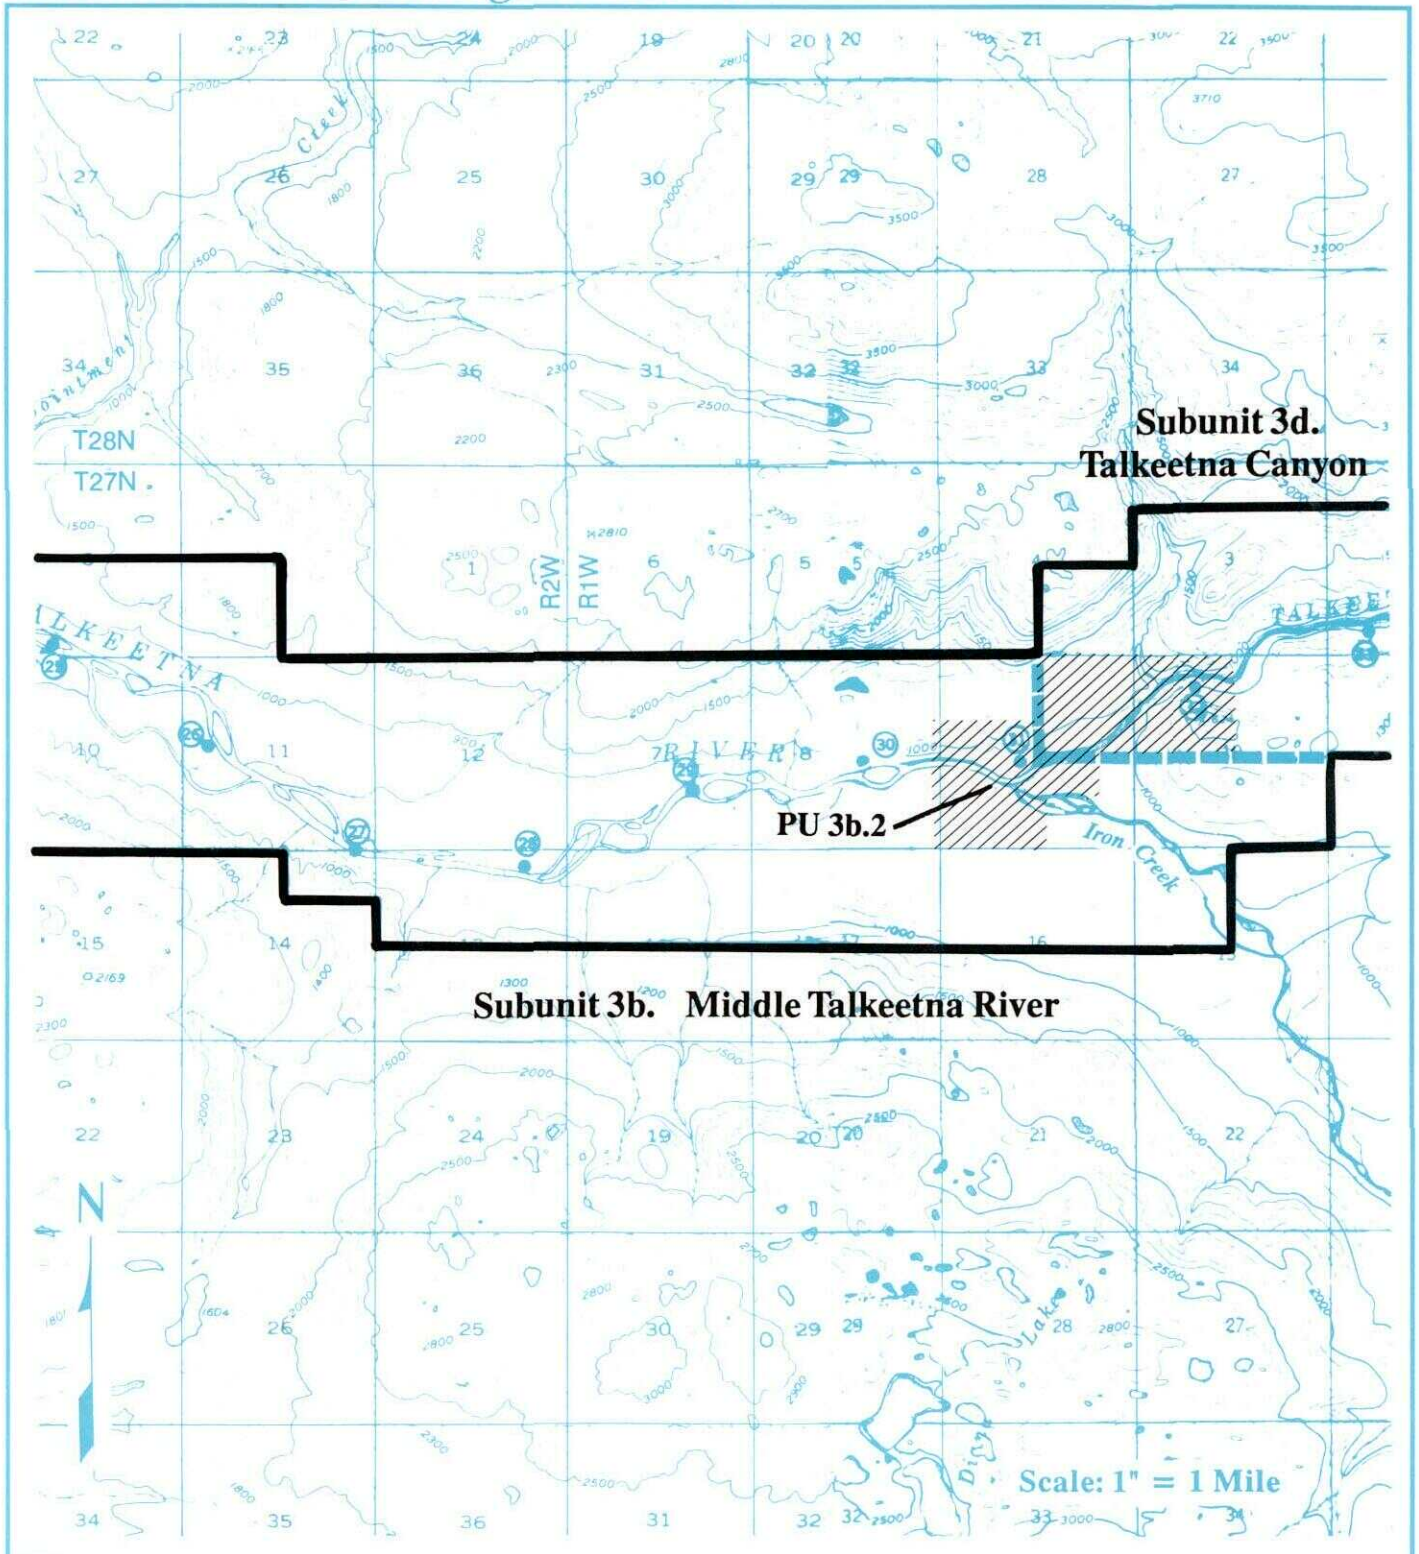

# Talkeetna River Management Unit

Map 4: River Miles 25 - 33

- Management Unit Boundary
- ▬ Subunit Boundary
- ① River Mile
- ▨ Private Land
- ▣ State Land

▨ Public Use Sites

-  Management Unit Boundary
-  Subunit Boundary
-  River Mile
-  Private Land
-  State Land

River Miles 43 - 53

**Subunit 3d. Talkeetna Canyon**

-  Management Unit Boundary
-  Subunit Boundary
-  River Mile
-  State Land
-  Proposed Addition to Management Unit

 **Public Use Sites**