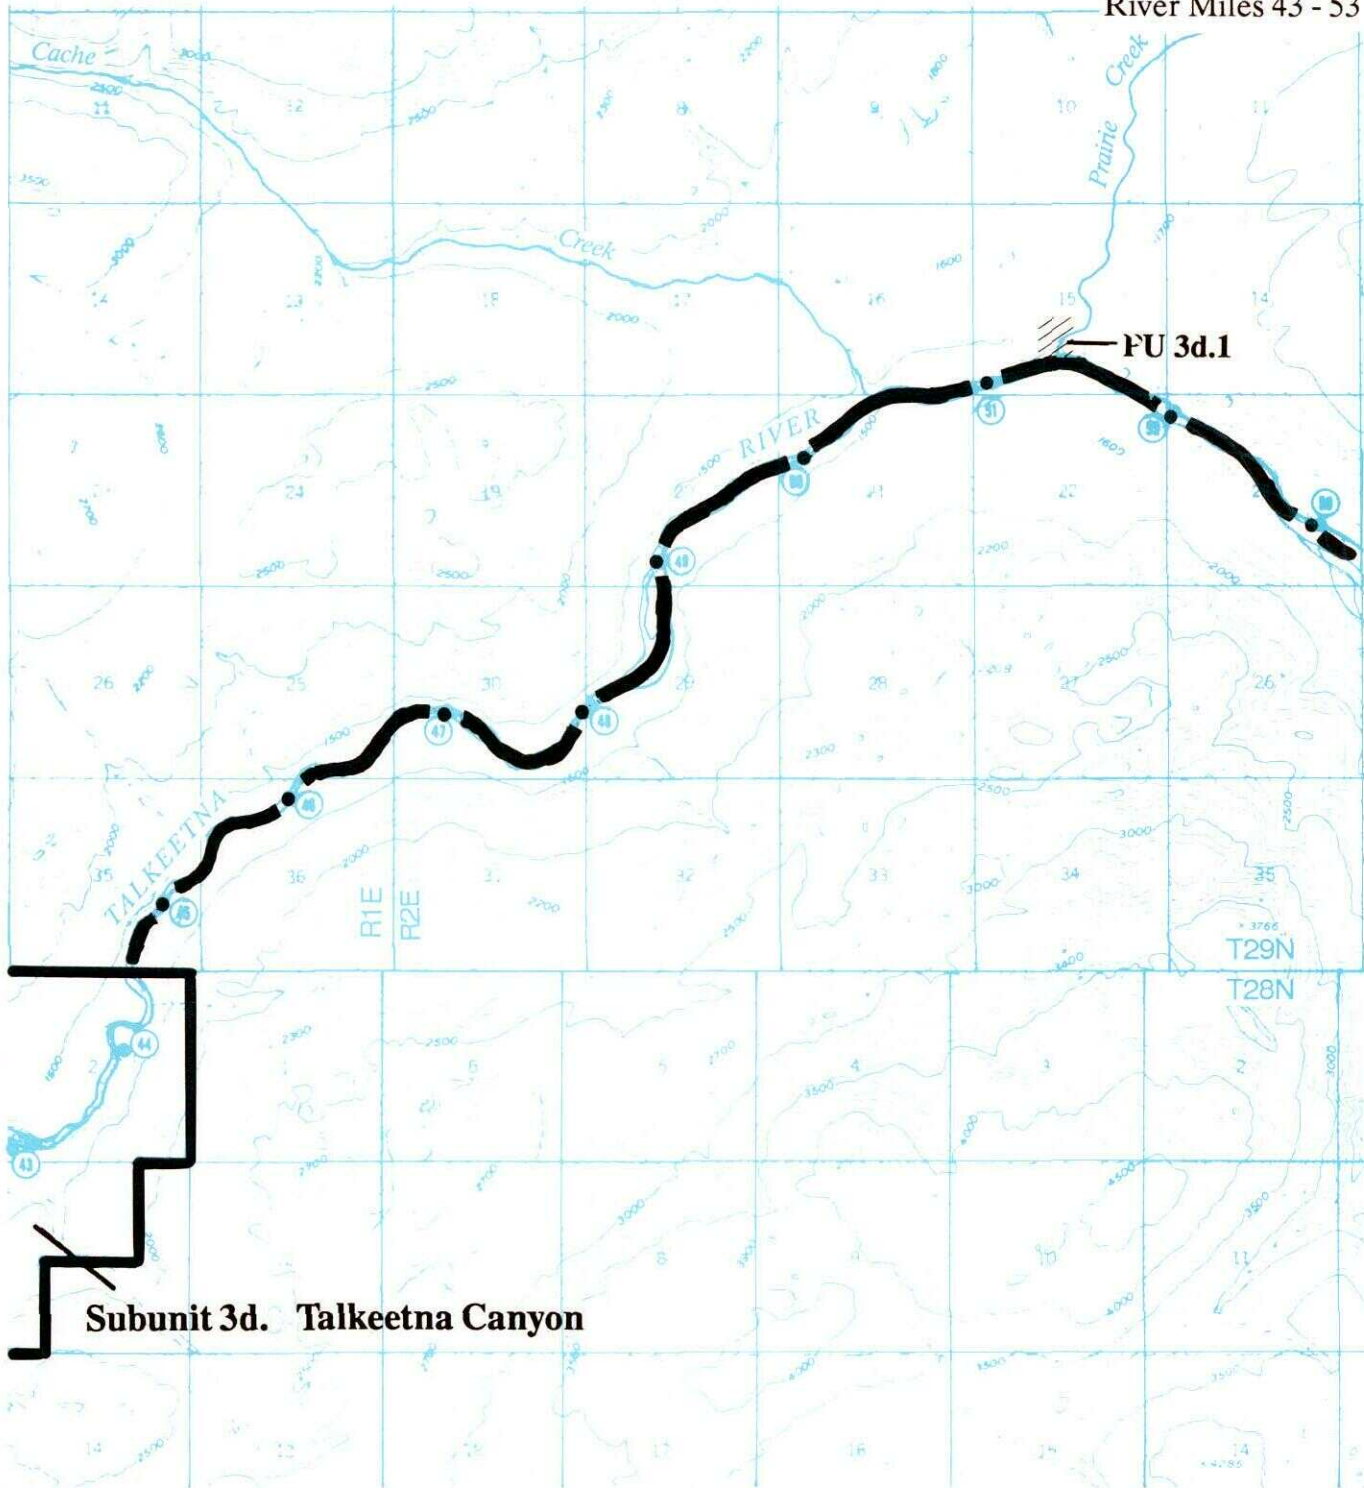

# Talkeetna River Management Unit

Map 4: River Miles 25 - 33

- Management Unit Boundary
- ▬ Subunit Boundary
- ① River Mile
- ▨ Private Land
- ▣ State Land

▨ Public Use Sites

-  Management Unit Boundary
-  Subunit Boundary
-  River Mile
-  Private Land
-  State Land

River Miles 43 - 53

**Subunit 3d. Talkeetna Canyon**

-  Management Unit Boundary
-  Subunit Boundary
-  River Mile
-  State Land
-  Proposed Addition to Management Unit

 **Public Use Sites**