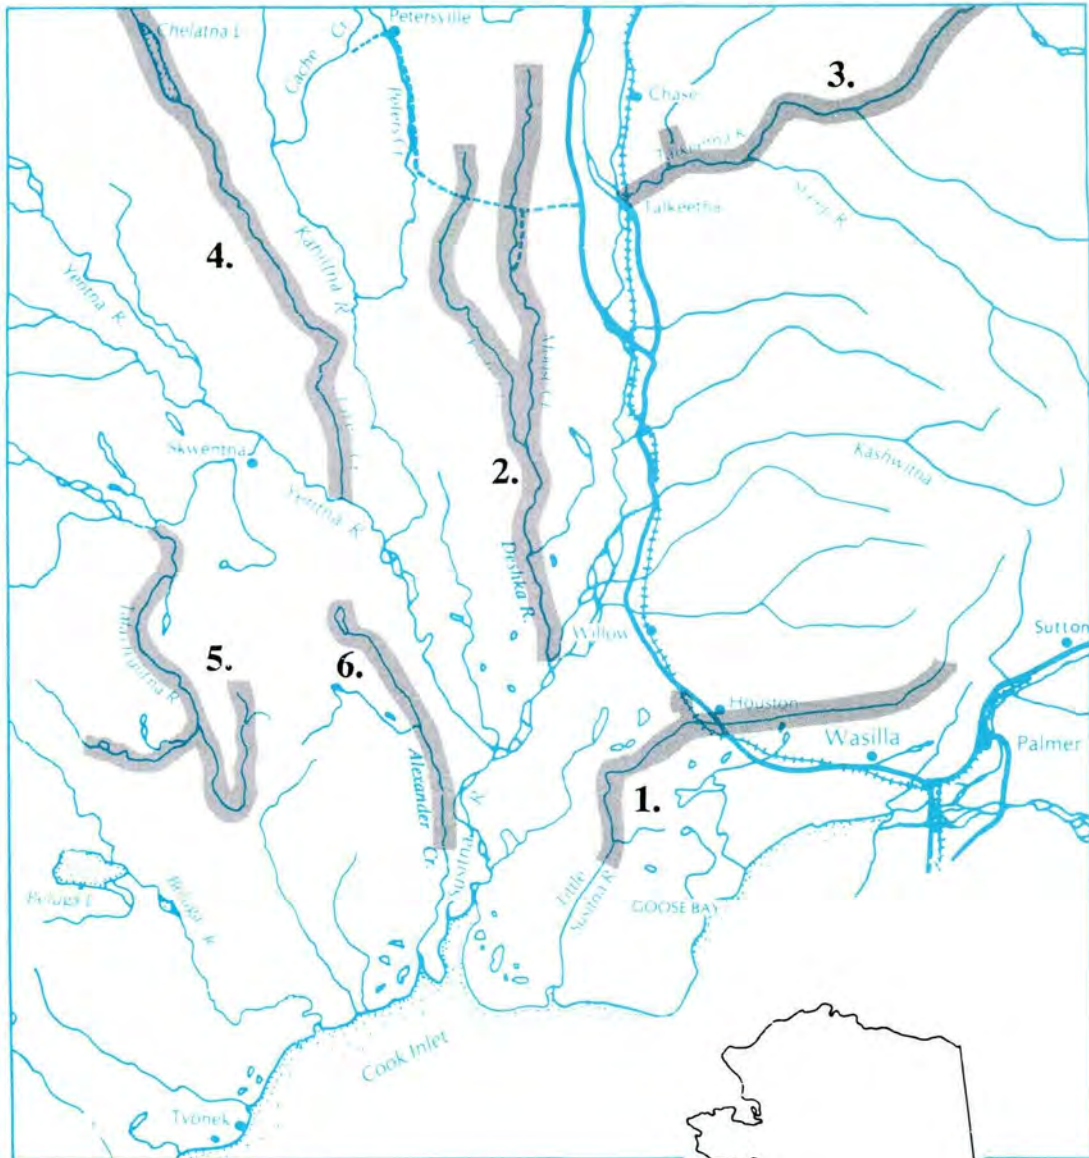

SUSITNA BASIN RECREATION RIVERS MANAGEMENT PLAN

Location Map

Map 1.1

Management Units*

1. Little Susitna River
2. Deshka River (Kroto Creek / Moose Creek)
3. Talkeetna River
4. Lake Creek
5. Talachulitna River
6. Alexander Creek

* 1:63,360 maps of the Recreation Rivers are included in Chapter 3.